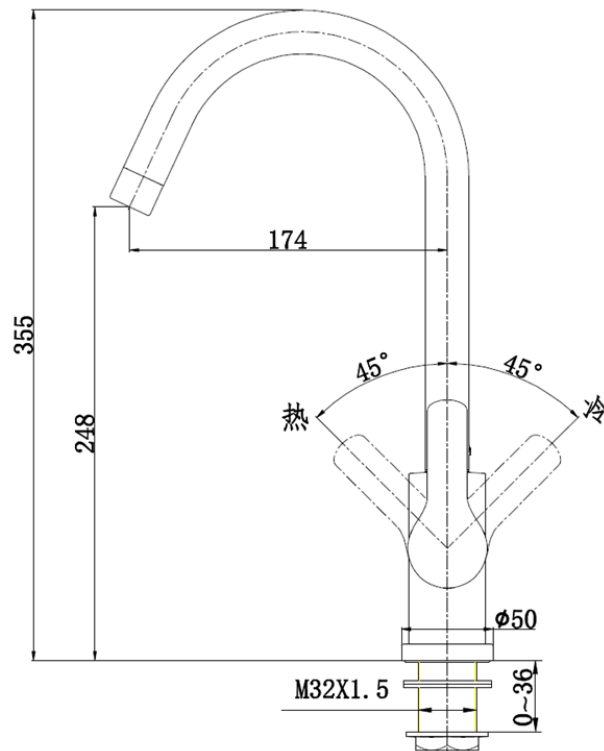

Brand: JOMOO, China  
Name: Single lever sink mixer  
Item Code: P33110-205/1C-Z

Designer:  
Color / Finish: Chrome  
Dimensions: 174 x 355 mm

**Product info:**

- Rotatable outlet pipe
- $\Phi 35$  Ceramic cartridge
- Silicon brass body
- Height of water outlet: 248mm;