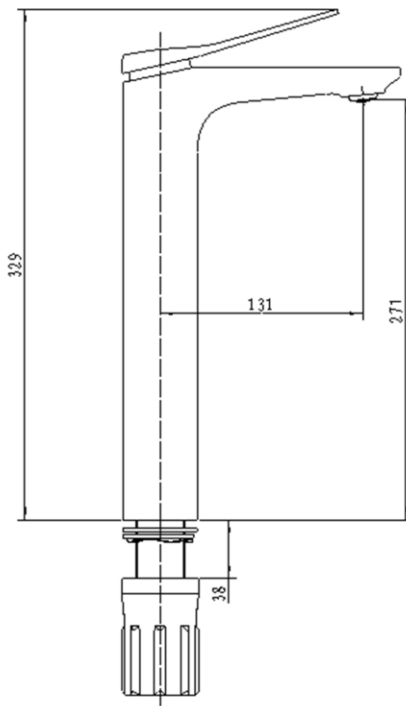

Brand: JOMOO, China
Name: WINCOOL single lever tall basin mixer
Item Code: P32366-456/HBS-Z

Designer:
Color / Finish: Gun metal
Dimensions: 693 x 410 x 465 mm

Product info:
• Single lever tall basin mixer

Add-on:
• Push type pop up assembly gun grey

Flushing of pipe must be done before fittings are installed. Failure to do so voids the warranty.
Follow cleaning instructions and avoid using any harmful chemicals.
All information is for reference only. Installation shall always be based on the specs provided with actual delivered items.
For more info, visit www.sanitecph.com