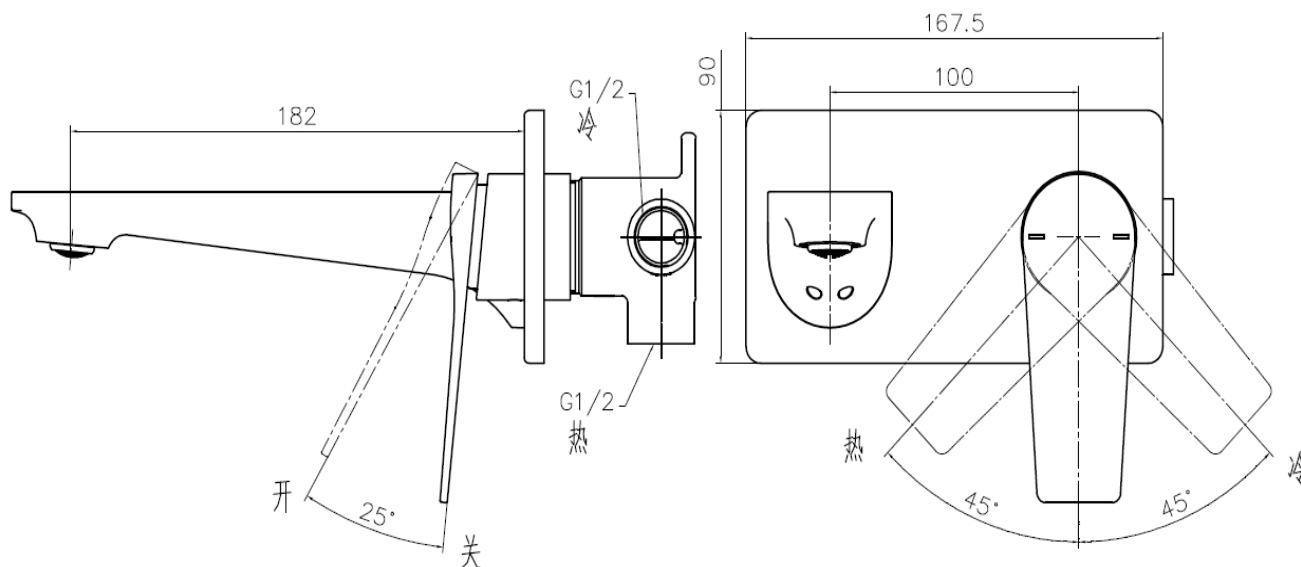

Brand: JOMOO, China
 Name: WINCOOL Wall basin mixer
 Item Code: P32303-456/HBS-Z

Designer:
 Color / Finish: Gun metal
 Dimensions: 167 x 90 mm

- Product info:
- Materials: High quality brass
 - Cartridge: Ceramic Cartridge (φ35)
 - Distance from water outlet to wall: 182
 - Inlet thread: G1/2