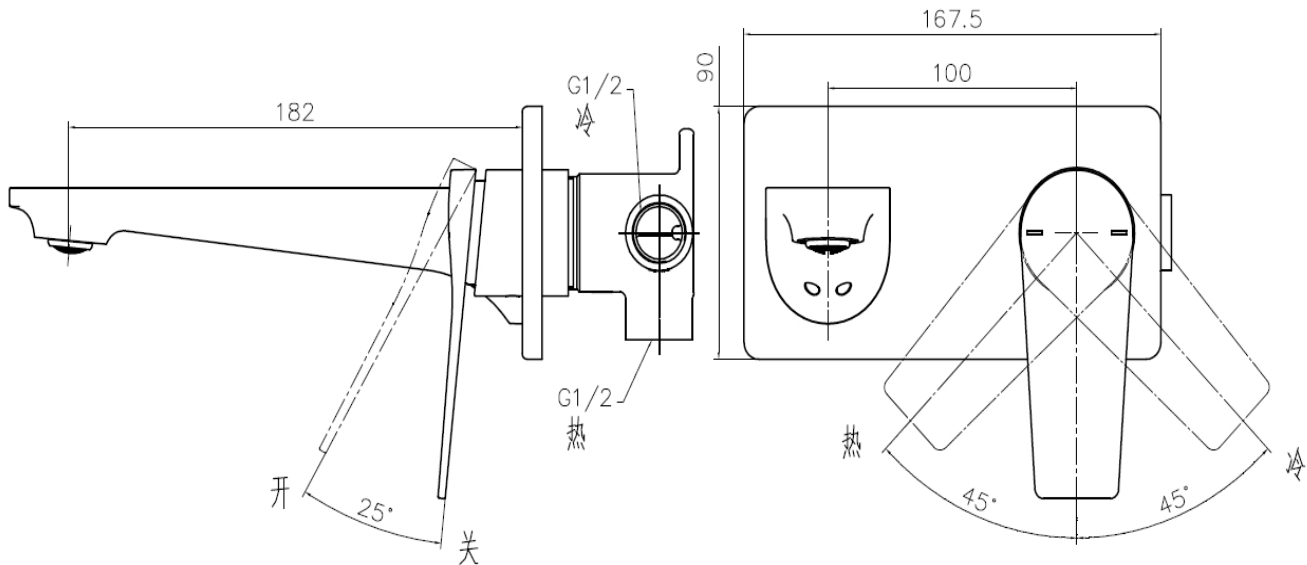

Brand: JOMOO, China
 Name: WINCOOL single lever wall basin mixer
 Item Code: P32303-456/DBC-Z

Designer:
 Color / Finish: Black
 Dimensions: 167 x 90 mm

- Product info:
- Materials: High quality brass
 - Cartridge: Ceramic Cartridge (φ35)
 - Distance from water outlet to wall: 182
 - Inlet thread: G1/2