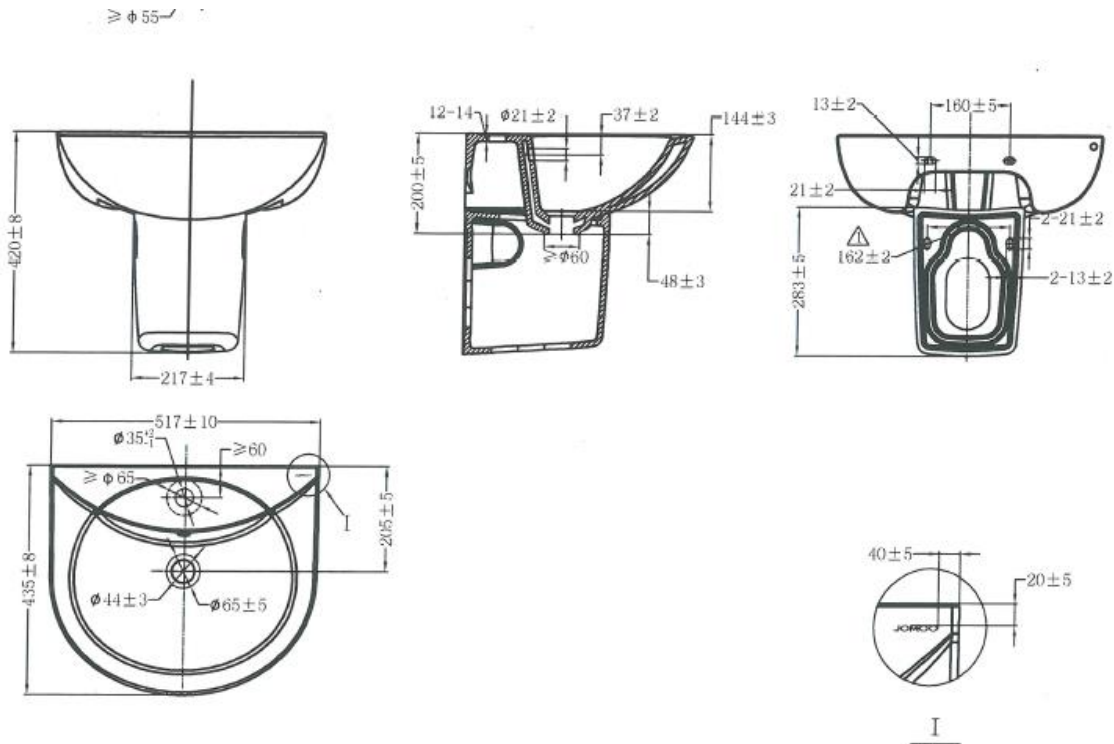

Brand: JOMOO, China
 Name: wall hung basin with half pedestal with overflow, 1 tap hole
 Item Code: P12748-1/11P-1
 Designer:
 Color / Finish: White
 Dimensions: 517 x 435 x 420 mm

- Product info:
- Easy to enamel
 - Wall hung basin
 - With half pedestal
 - With overflow
 - 1 tap hole