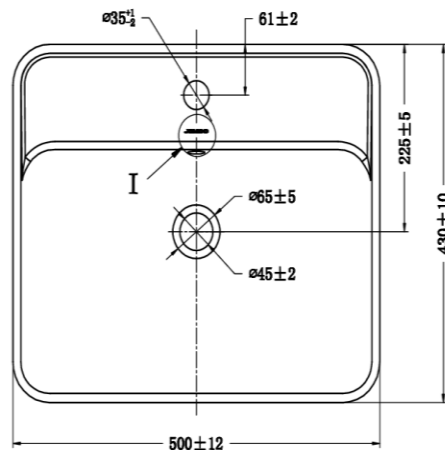

Brand: JOMOO, China  
 Name: Countertop basin with overflow, 1 tap hole  
 Item Code: P12679-1/11Z-1

Designer:  
 Color / Finish: White  
 Dimensions: 500 x 430 x 206mm

- Product info:
- Countertop basin
  - With overflow
  - 1 tap hole
  - Easy clean glaze