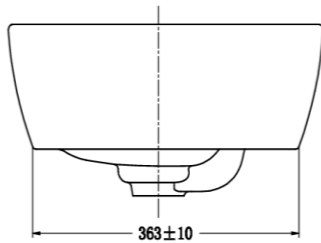

Brand: JOMOO, China  
 Name: Countertop basin with overflow, 1 tap hole  
 Item Code: P12679-1/11Z-1

Designer:  
 Color / Finish: White  
 Dimensions: 500 x 430 x 206mm

- Product info:
- Countertop basin
  - With overflow
  - 1 tap hole
  - Easy clean glaze