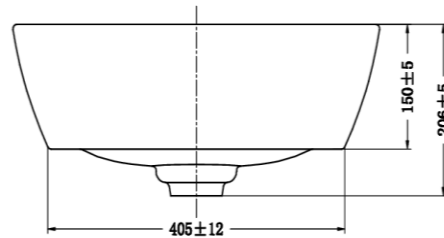

Brand: JOMOO, China  
 Name: Countertop basin with overflow, 1 tap hole  
 Item Code: P12679-1/11Z-1

Designer:  
 Color / Finish: White  
 Dimensions: 500 x 430 x 206mm

- Product info:
- Countertop basin
  - With overflow
  - 1 tap hole
  - Easy clean glaze