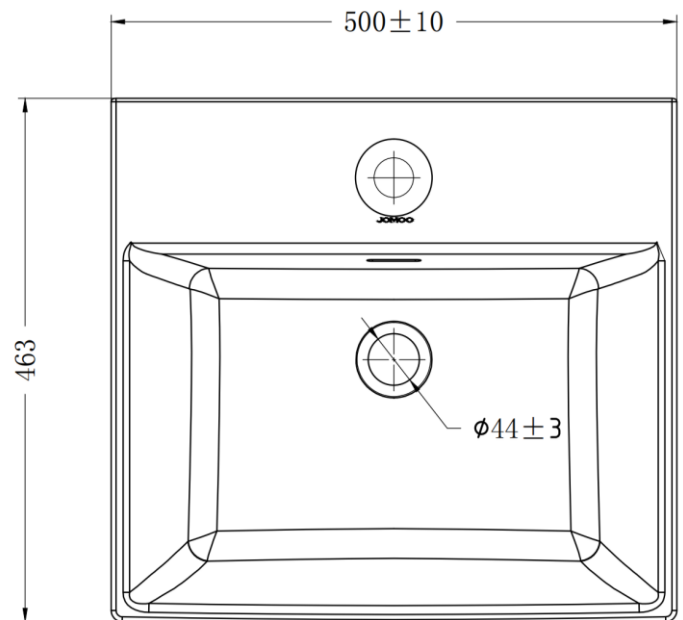

Brand: JOMOO, China
Name: Semi-recessed basin
Item Code: P12664-1/11Z-1

Designer:
Color / Finish: White
Dimensions: 500 x 463 x 183 mm

Product info:

- Semi-recessed basin
- With overflow
- 1 tap hole
- Easy clean glaze