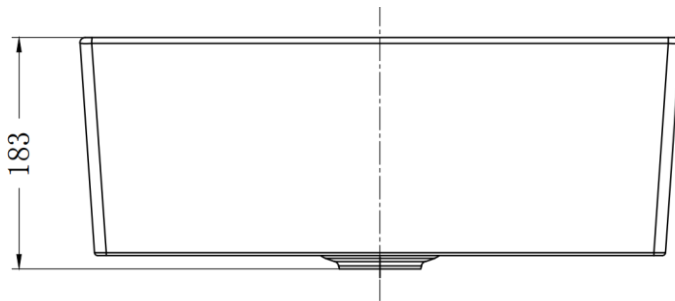

Brand: JOMOO, China
Name: Semi-recessed basin
Item Code: P12664-1/11Z-1

Designer:
Color / Finish: White
Dimensions: 500 x 463 x 183 mm

Product info:

- Semi-recessed basin
- With overflow
- 1 tap hole
- Easy clean glaze