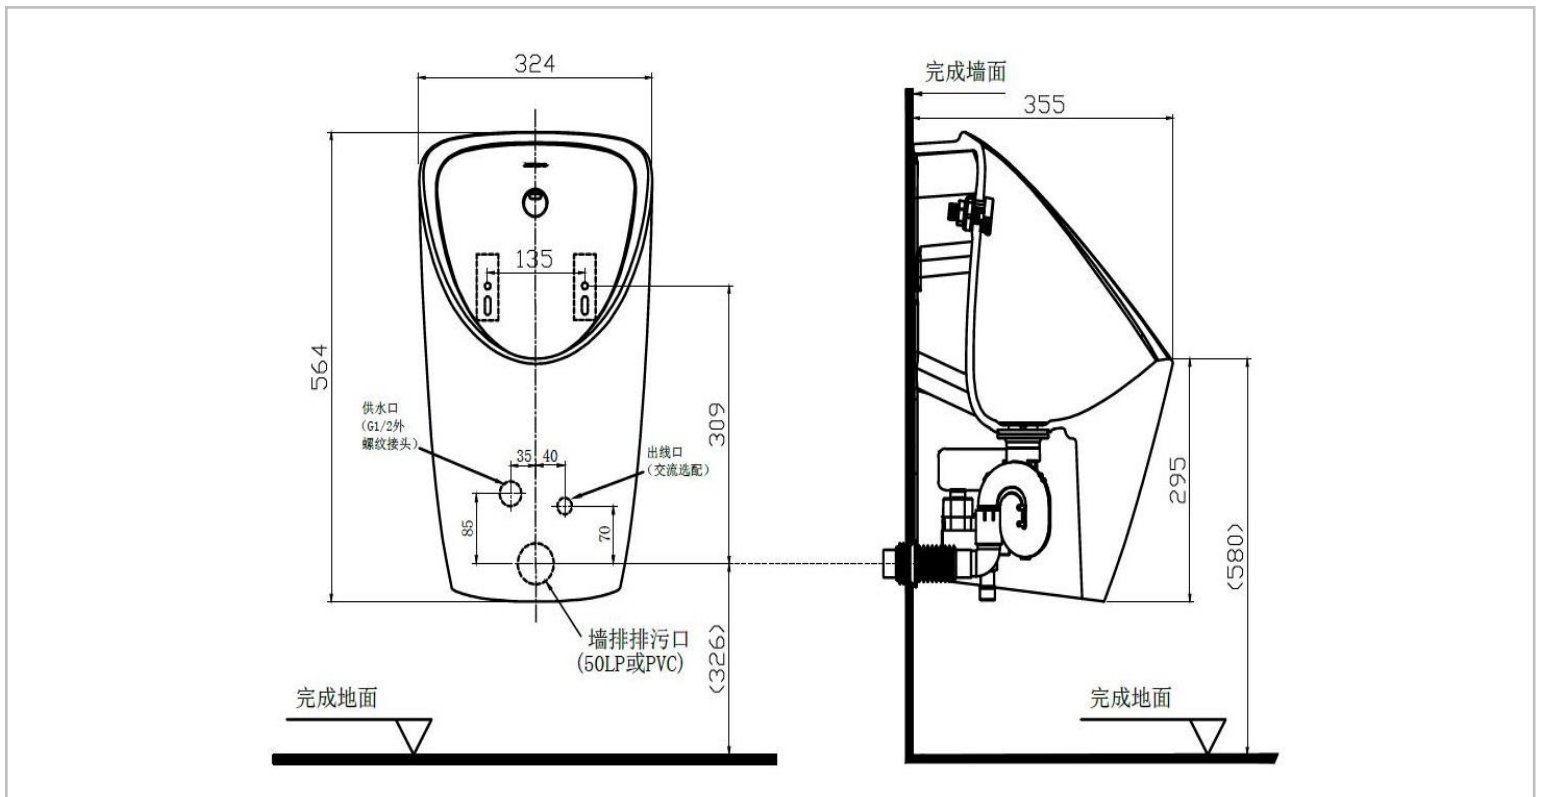

Brand: JOMOO, China
Name: Touchless wall hung urinal, rear inlet
Item Code: J13057-1D/41K-I011

Designer:
Color / Finish: White
Dimensions: 324 x 355 x 564 mm

Product info:

- Rare earth antibacterial enamel
- Touchless wall hung urinal
- Rear inlet
- 1.5L flushing
- Use DC power