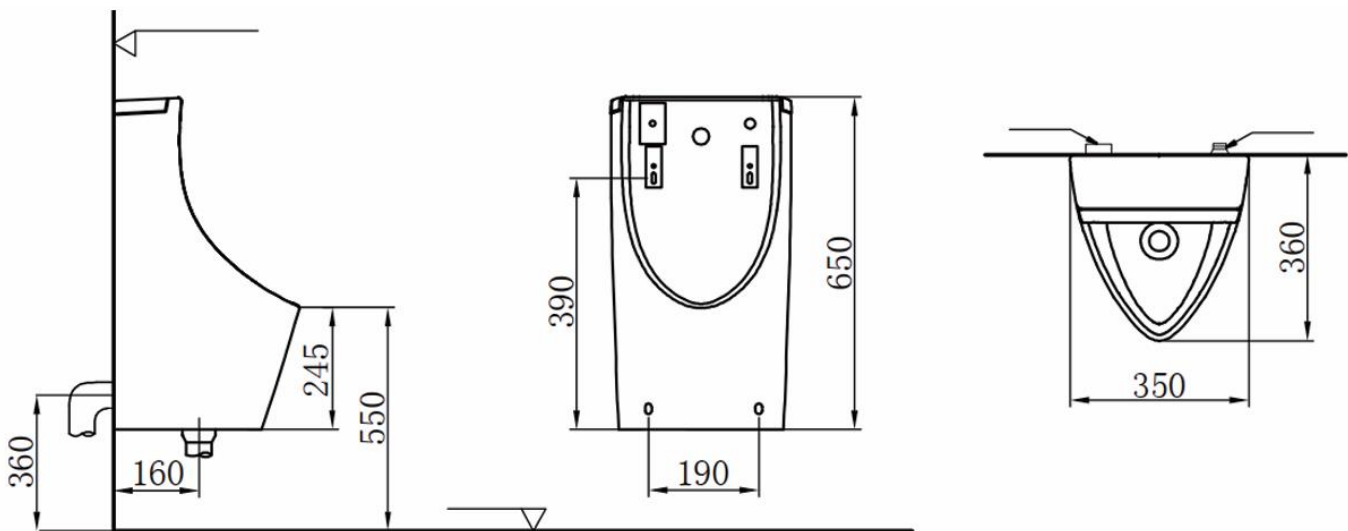

Brand: JOMOO, China  
Name: Touchless wall hung urinal  
Item Code: J13055-0D/31K-I011

Designer:  
Color / Finish: White  
Dimensions: 350 x 360 x 650 mm

**Product info:**

- Rare earth antibacterial glaze
- Touchless wall hung urinal
- DC power supply
- 1.5L flushing
- Rear inlet