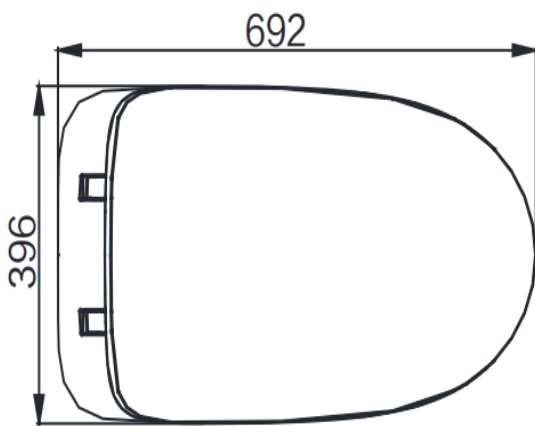

Brand: JOMOO, China  
Name: Smart Toilet without bidet function  
With cistern  
Item Code: J11455-2-1/31K-IDO  
Designer:  
Color / Finish: White  
Dimensions: 692 x 396 x 494 mm

Product info:

- Smart toilet
- With heated soft close seat
- Without bidet
- 3.5/4L Tornado Dual flush