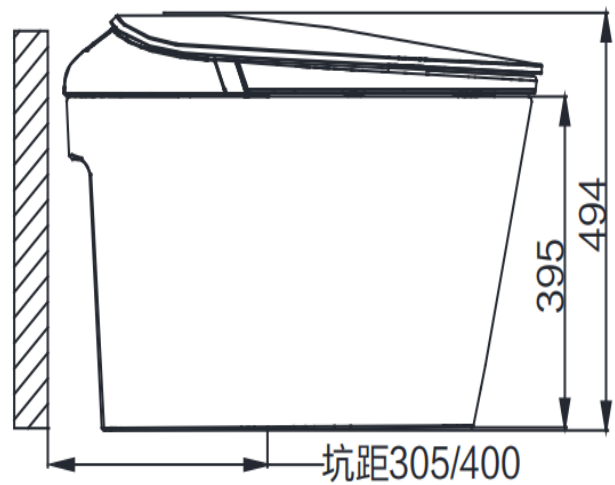

Brand: JOMOO, China  
Name: Smart Toilet without bidet function  
With cistern  
Item Code: J11455-2-1/31K-IDO  
Designer:  
Color / Finish: White  
Dimensions: 692 x 396 x 494 mm

Product info:

- Smart toilet
- With heated soft close seat
- Without bidet
- 3.5/4L Tornado Dual flush