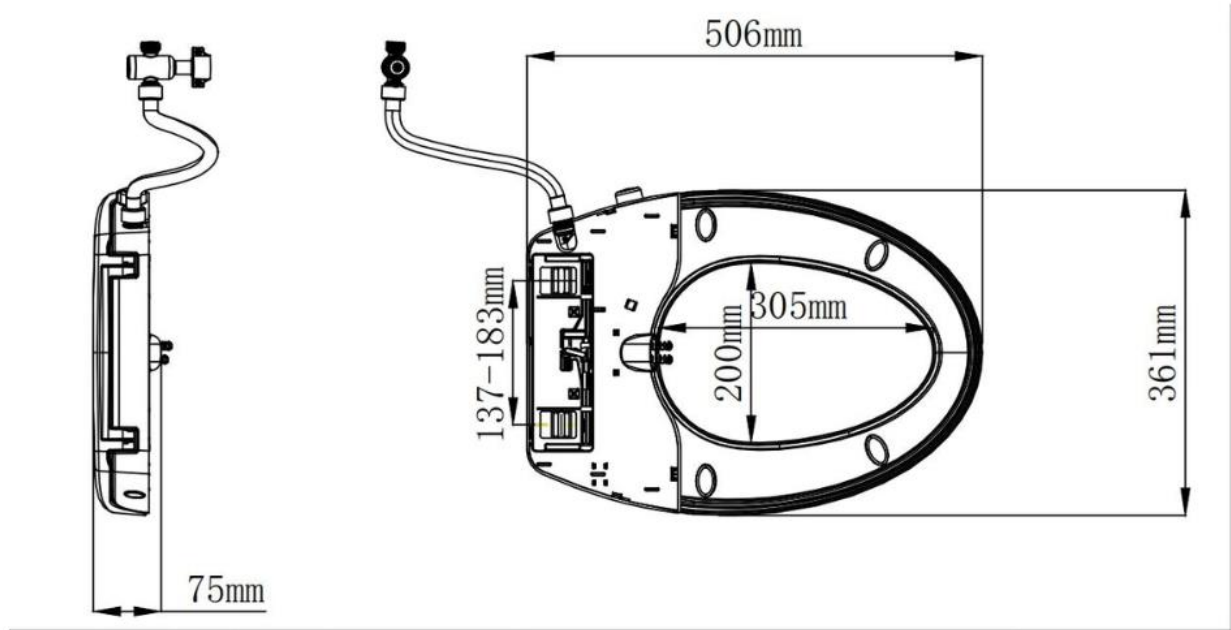

Brand: JOMOO, China
Name: Bidet Seat
Item Code: 97142-00-1

Designer:

Color / Finish: White
Dimensions: 506 x 361 x 75 mm

Product info:

- Manual
- Cold water/female wash/pre-wash
- Accessories include supply hose and filter