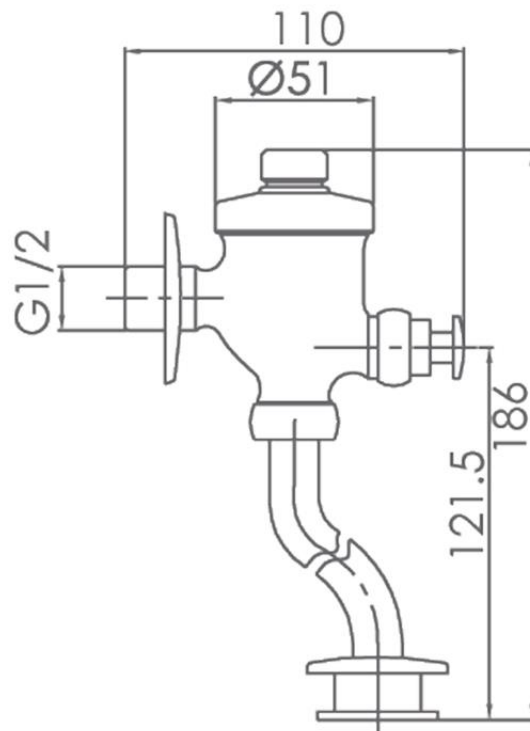

Brand: JOMOO, China
Name: Push button, self closing urinal flush valve
Item Code: 8224-004/1B-I011
Designer:
Color / Finish: Chrome
Dimensions: 110 x 186 mm

Product info:

- Self-closing urinal flush valve
- Push button
- 1.5L Flushing
- High quality brass