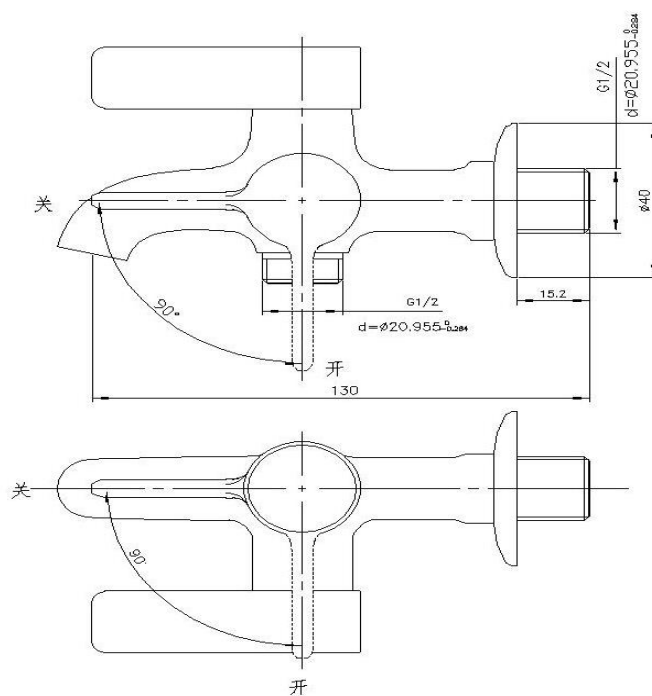

Brand: JOMOO, China  
 Name: Double wall tap  
 Item Code: 7804-389/1C-I011

Designer:  
 Color / Finish: Chrome  
 Dimensions: (See data drawing below)

**Product info:**

- Inlet connection thread: G1/2
- Outlet thread: G1/2
- Material: Copper alloy
- Cartridge Quick-opening cartridge
- Premium cartridge to avoid leakage
- Multi-layer plating for long lasting use
- Premium aerator for splash-proof and water saving