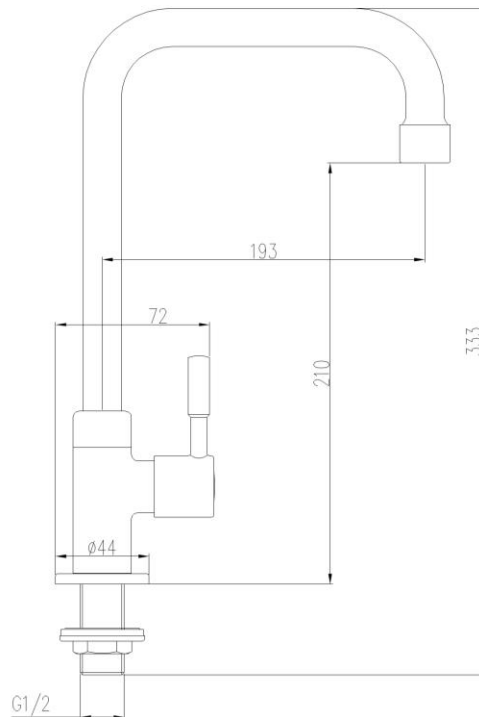

Brand: JOMOO, China
Name: Deck mounted cold sink tap
Item Code: 7707-078/1C-I011

Designer:
Color / Finish: Chrome
Dimensions: 333 x 193 mm

Product info:

- Premium cartridge to avoid leakage
- Multilayer plating for long lasting use
- Premium aerator for splash-proof and water saving