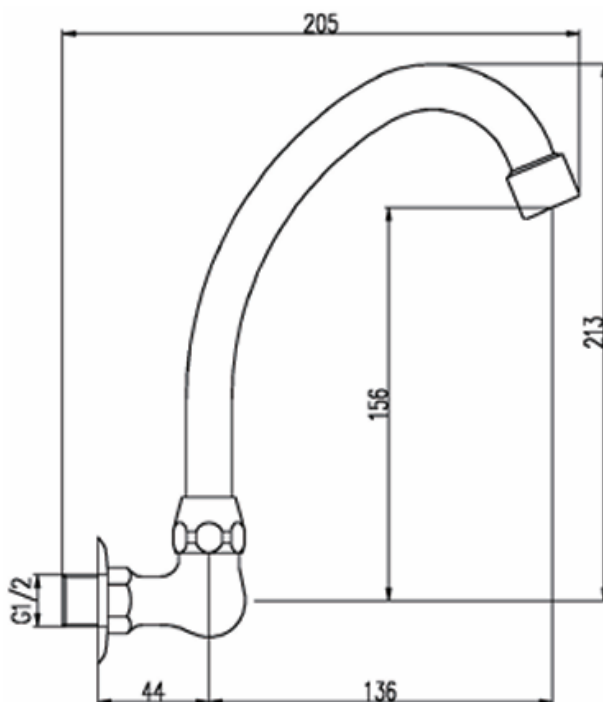

Brand: JOMOO, China  
Name: Wall mounted cold sink tap  
Item Code: 7703-183/1C2-I011

Designer:  
Color / Finish: Chrome  
Dimensions: 205 x 213 mm

**Product info:**

- Premium cartridge to avoid leakage
- Multi-layer plating for long lasting use
- Premium aerator for splash-proof and water saving
- Inlet connection thread: G1/2
- Others: the water outlet rotates 360