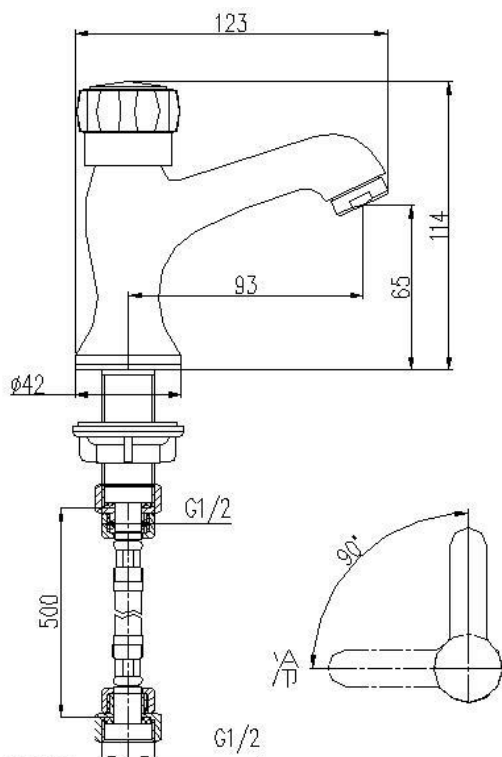

Brand: JOMOO, China
 Name: Basin cold tap
 Item Code: 7611-016/1C-I011

Designer:
 Color / Finish: Chrome
 Dimensions: 123 x 114 mm

Product info:

- Inlet connection thread: G1/2
- Material: Copper alloy
- Cartridge: Quick-opening cartridge, 90° to the right
- Premium cartridge to avoid leakage
- Multi-layer plating for long lasting use
- Premium aerator for splash-proof and water saving
- Distance from Water Outlet Center to Body: 93
- Height between outlet and inlet: 65

安装孔尺寸 $\phi 28 \pm 3$

Flushing of pipe must be done before fittings are installed. Failure to do so voids the warranty.

Follow cleaning instructions and avoid using any harmful chemicals.

All information is for reference only. Installation shall always be based on the specs provided with actual delivered items.