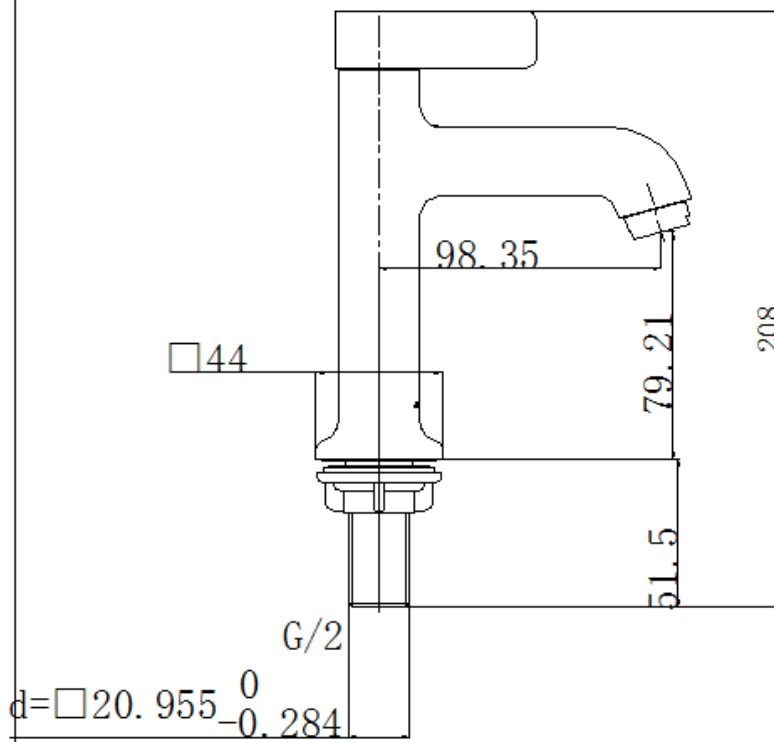

Brand: JOMOO, China
 Name: Basin cold tap
 Item Code: 76024-389/1C-I011

Designer:
 Color / Finish: Chrome
 Dimensions: 208 mm height

Product info:

- Inlet connection thread: G1/2
- Premium cartridge to avoid leakage
- Premium aerator for splash proof and water saving
- Material: Copper alloy
- Cartridge: Quick-opening cartridge, 90° to the right