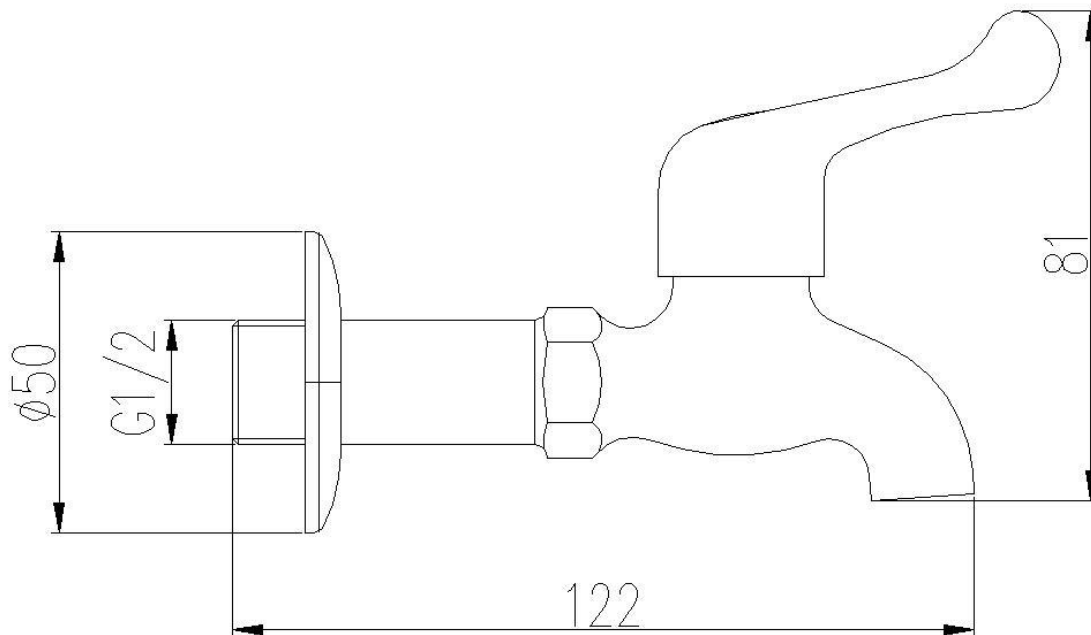

Brand: JOMOO, China
Name: Wall tap
Item Code: 7104-183/1C-I012

Designer:
Color / Finish: Chrome
Dimensions: 122 x 81 mm

Product info:

- Inlet connection thread: G1/2
- Distance from water outlet center to body: 103 mm
- Cartridge Quick opening cartridge
- Premium cartridge to avoid leakage
- Multi-layer plating for long lasting use
- Premium aerator for splash proof and water saving