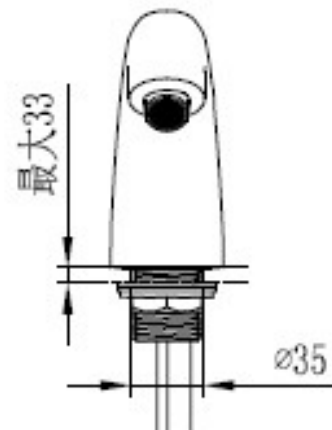

Brand: JOMOO, China
 Name: Touchless cold tap
 Item Code: 51E1210-11-CJM1

Designer:

Color / Finish: Chrome
 Dimensions: Total height: 125 mm

Product info:

- Water outlet height: 75
- Center distance of outlet: 97
- Inlet thread: G1/2
- Sensor type: Infrared sensor
- Power: Dc
- Water temperature: room temperature

G1/2

单位：毫米

Flushing of pipe must be done before fittings are installed. Failure to do so voids the warranty.

Follow cleaning instructions and avoid using any harmful chemicals.

All information is for reference only. Installation shall always be based on the specs provided with actual delivered items.