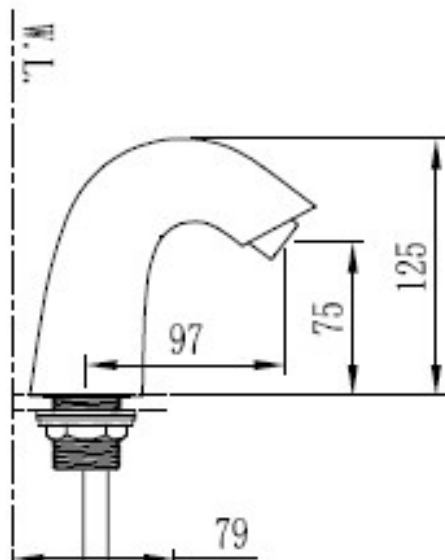

Brand: JOMOO, China
 Name: Touchless cold tap
 Item Code: 51E1210-11-CJM1

Designer:

Color / Finish: Chrome
 Dimensions: Total height: 125 mm

Product info:

- Water outlet height: 75
- Center distance of outlet: 97
- Inlet thread: G1/2
- Sensor type: Infrared sensor
- Power: Dc
- Water temperature: room temperature

G1/2

单位：毫米

Flushing of pipe must be done before fittings are installed. Failure to do so voids the warranty.

Follow cleaning instructions and avoid using any harmful chemicals.

All information is for reference only. Installation shall always be based on the specs provided with actual delivered items.