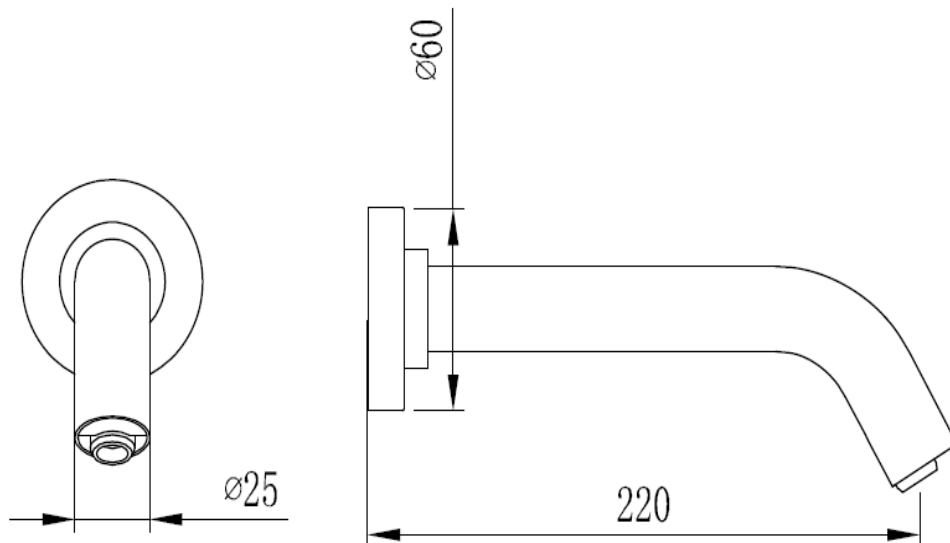

Brand: JOMOO, China
Name: Touchless cold tap wall mounted
Item Code: 5122-1B1-3
Designer:
Color / Finish: Chrome
Dimensions: Water outlet wall distance: 220 mm

Product info:

- Inlet Thread: G1/2
- Water temperature: room temperature
- Power: DC
- Flush valve: copper alloy
- Wall mounted