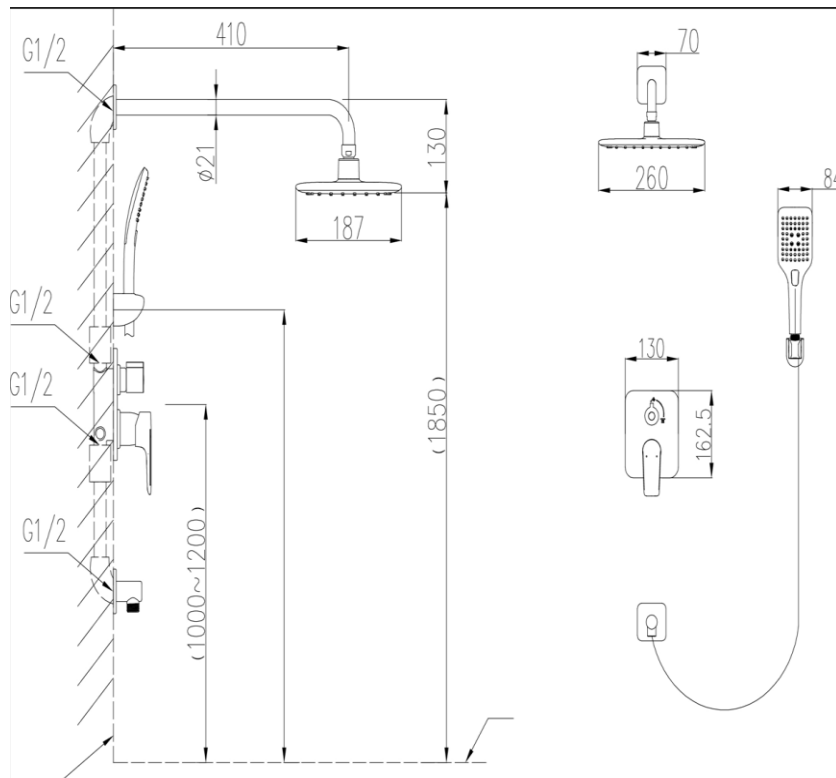

Brand: JOMOO, China
 Name: Concealed shower system overhead & hand shower with holder
 Item Code: 37316-473/1B-I011

Designer:
 Color / Finish: Chrome
 Dimensions: Decorative plate: 162*130mm
 Rain shower: 260*187mm
 Hand shower: 115*85mm

Product info:

- Silicone nozzles
- Three function hand shower with switch button
- Purchase additional embedded parts: P37195-000/1B-1
- Premium brass
- Premium Chrome
- Multi-angle shower holder
- Ceramic cartridge