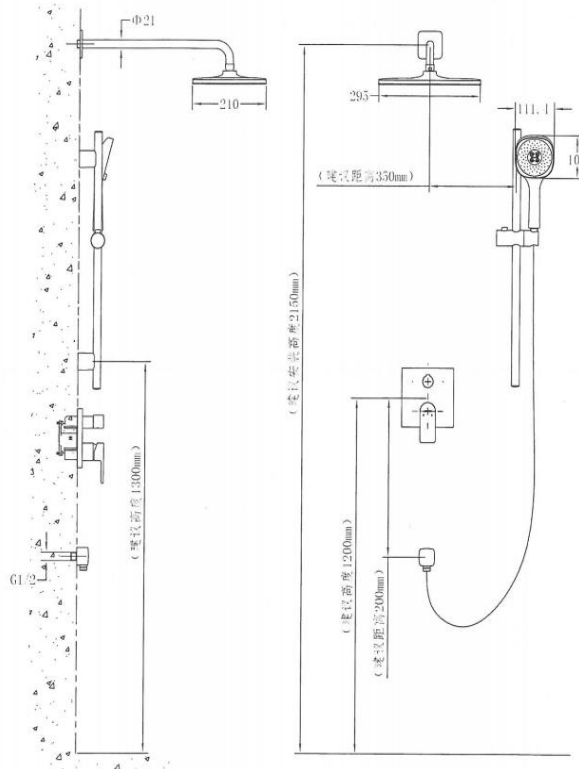

Brand: JOMOO, China
 Name: Concealed shower system overhead
 Item Code: 37311-636/DBC-1

Designer:
 Color / Finish: Matt Black
 Dimensions: (See data drawing below)

Product info:

- Rain shower: 12*8 inches
- Hand shower: 4.5*4.5 inches
- Distance from Rain shower to the wall: 420mm
- Rain shower: automatic descaling single function rain shower
- Hand shower: 3-function hand shower
- Main cartridge: $\Phi 35$ cartridge
- Water valve: 2-lever diverter
- Shower nose: non-winding PVC hose
- Moving group: Height adjustable button control hand shower holder
- Premium brass
- Descaling with one tab
- Automatic descaling

Flushing of pipe must be done before fittings are installed. Failure to do so voids the warranty.
 Follow cleaning instructions and avoid using any harmful chemicals.
 All information is for reference only. Installation shall always be based on the specs provided with actual delivered items.
 For more info, visit www.sanitecph.com