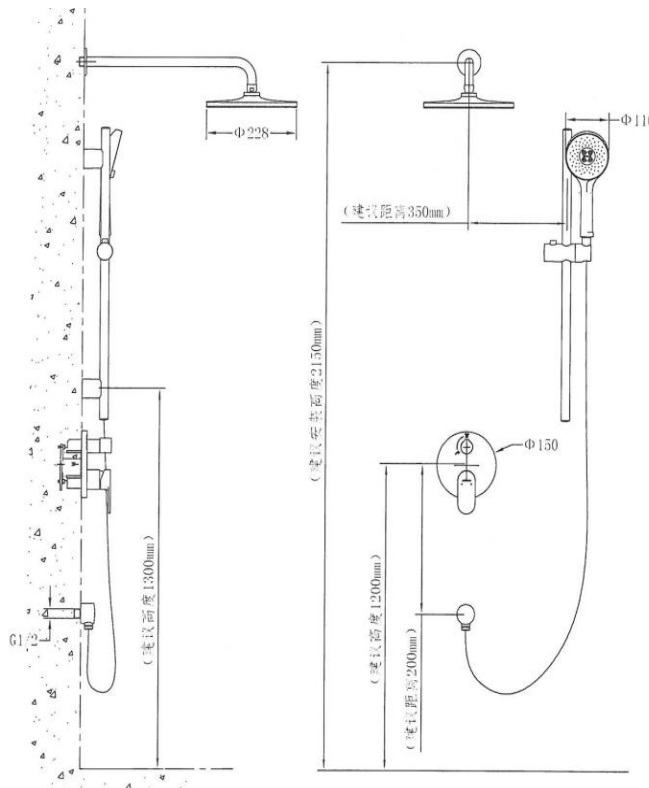

Brand: JOMOO, China  
 Name: Concealed shower system overhead & hand shower bar set  
 Item Code: 37309-627/HBS-1  
 Designer:  
 Color / Finish: Gun Gray  
 Dimensions: (See data drawing)

**Product info:**

- Cartridge specification:  $\phi 35$
- Thread: G1/2
- Material: Premium brass
- Cartridge: Ceramic Cartridge
- Model: two-function
- Other: Need to configure the cartridge plate
- Descaling with one tab
- Automatic descaling