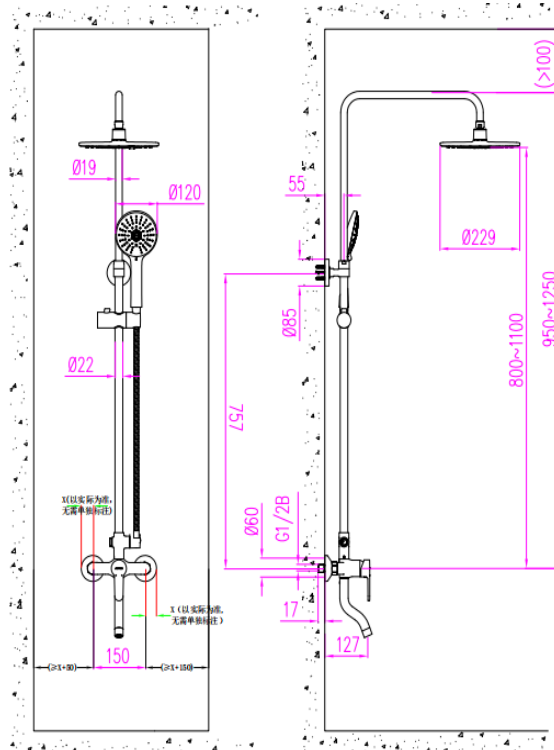

Brand: JOMOO, China
 Name: Shower system with mixer & spout
 Item Code: 36632-146/1C-I011

Designer:
 Color / Finish: White
 Dimensions: Hand shower: $\phi 120\text{mm}$
 Rain shower: $\phi 228\text{mm}$

Product info:

- Rain shower: single function pressure boost, silicone nozzles
- Hand shower: 5 function pressure boost, silicone nozzles
360° swivel tub spout
- 3 function water diverter
- Premium brass
- Ceramic cartridge
- Premium chrome
- Three function sprays
- Height adjustable shower