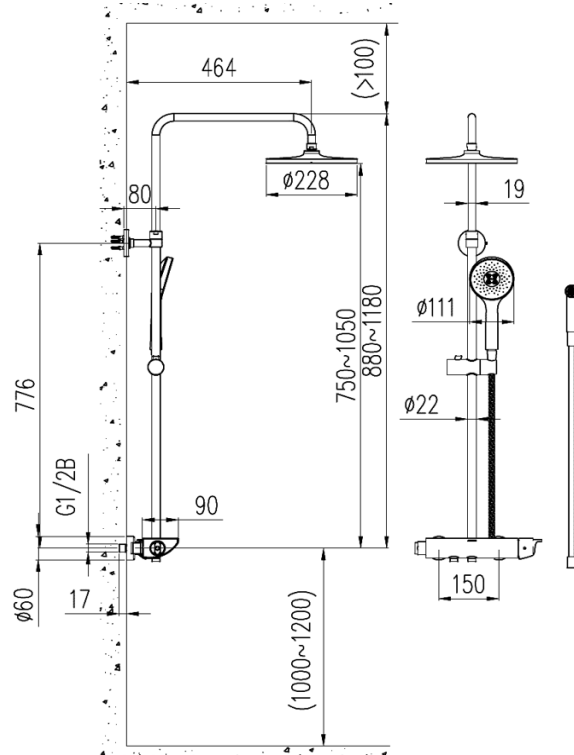

Brand: JOMOO, China
 Name: Shower system with mixer without spout round overhead shower
 Item Code: 36473-463/1B-I011
 Designer:
 Color / Finish: Chrome
 Dimensions: (See data drawing below)

Product info:

- Descaling Shower System with Sprayer (w/o spout)
- Rain shower: 9 inches
- Hand shower: 4.5 inches
- Inlet distance: 150±15mm
- External thread: G1/2
- Water inlet to the highest point: 950 ~ 1250mm
- Water inlet to shower end face: 800 ~ 1100mm
- Spray water wall distance: 445 mm
- Rain shower: automatic descaling single-function hand shower
- Hand shower: 3 spray settings, descaling
- Valve: $\Phi 35$ /3-way diverter