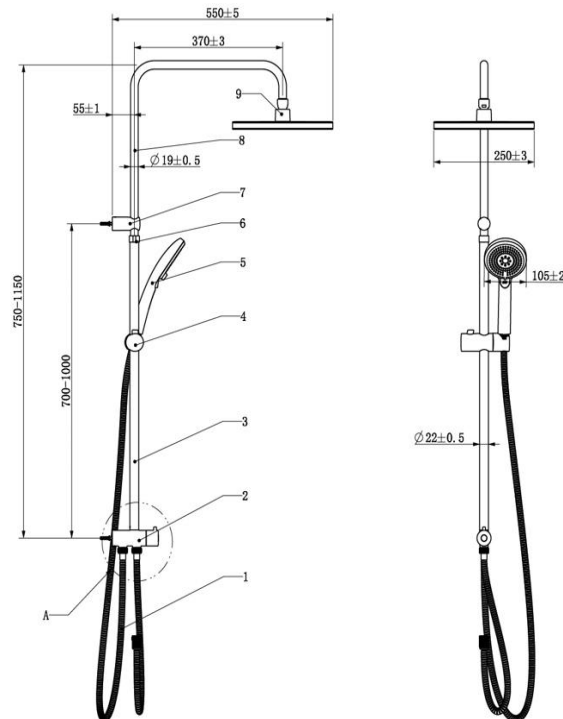

Brand: JOMOO, China
 Name: Shower system connect type
 Item Code: 36313-015/1B-I011

Designer:
 Color / Finish: Chrome
 Dimensions: (see data drawing below for dimensions)

Product info:

- Thread: G1/2
- Material: Composite Material
- Specification: Hand shower (3-function)+rain shower+shower hose +connection hose
- 2-function water diverter
- Premium brass
- Ceramic cartridge
- Three-function sprays