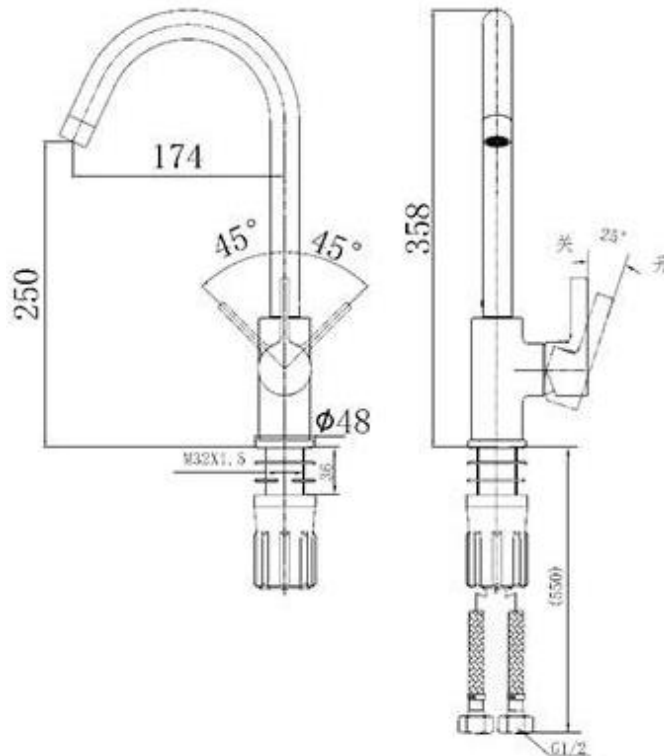

Brand: JOMOO, China
Name: Single lever sink mixer
Item Code: 33080-229/1B1-Z

Designer:
Color / Finish: Chrome
Dimensions: 174 x 358 mm

Product info:

- Material: New Healthy Structure
- Cartridge: KEROX Ceramic
- Outlet spout: rotatable
- Height between outlet and Inlet: 250mm