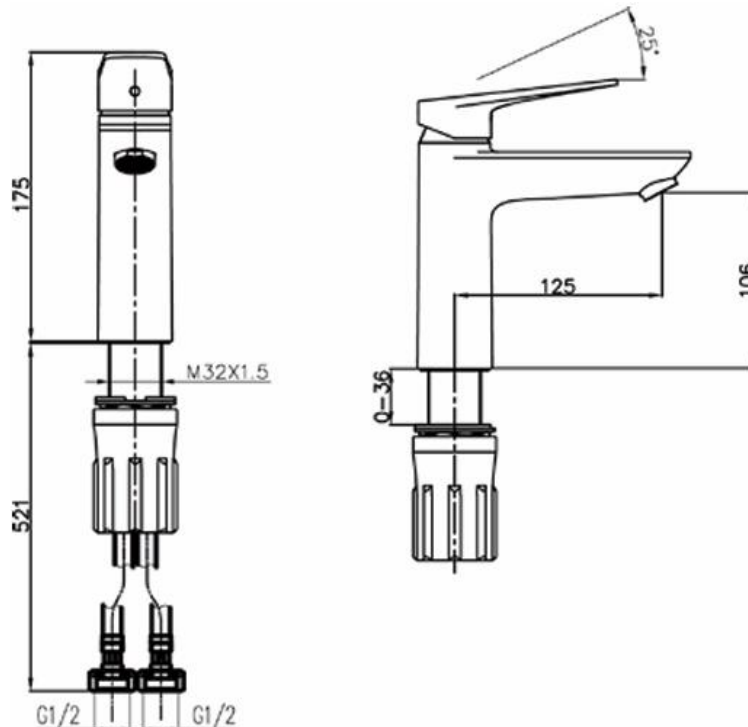

Brand: JOMOO, China  
Name: ECONO A single lever basin mixer  
Item Code: 32676-739/1B-Z

Designer:  
Color / Finish: Chrome plated  
Dimensions: 107 x 124 x 166 mm

Product info:

- H2 Healthy structure
- Lead-free composite material
- Bubbler air injection anti-splash
- Faucet whole body anti-hot