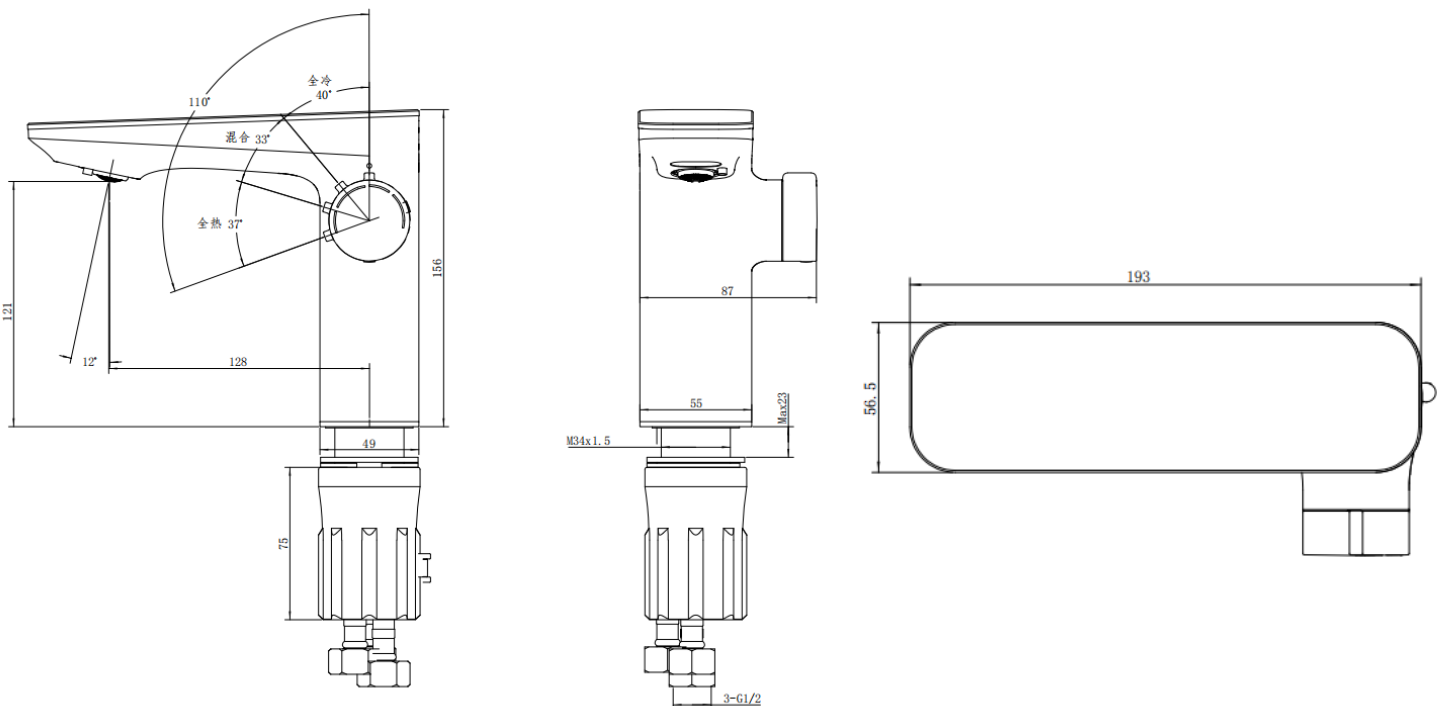

Brand: JOMOO, China  
 Name: Touchless basin mixer with soap dispenser  
 Item Code: 32425-694/1A-1  
 Designer:  
 Color / Finish: Chrome  
 Dimensions: 149 x 183 mm

**Product info:**

- Dual sensor, dual spray
- Digital display
- Temperature adjustment
- DC and AC power supply