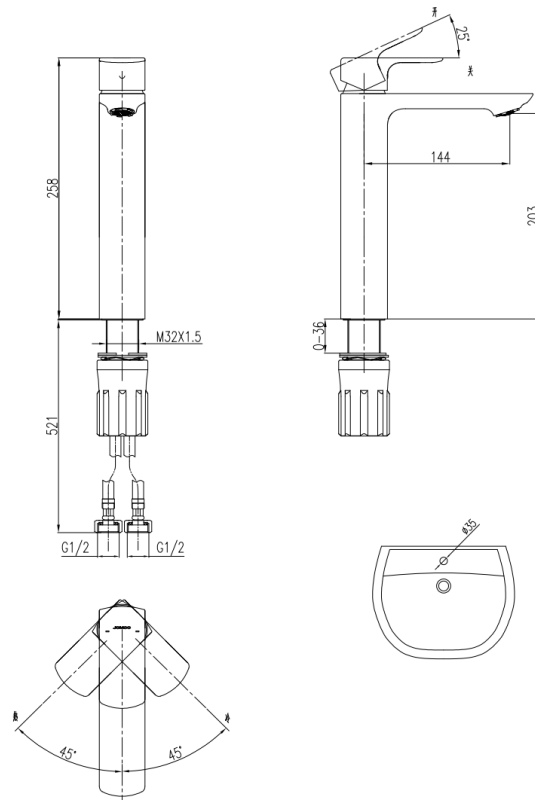

Brand: JOMOO, China  
 Name: FOUNTAIN Single Lever Tall Basin mixer  
 Item Code: 32416-715/EA-Z

Designer:  
 Color / Finish: Golden, Carved handle  
 Dimensions: 239 x 144 x 293 mm

**Product info:**

- Material: Silicon Brass
- Cartridge: Ceramic Cartridge (φ35)
- Quick release, Aerator