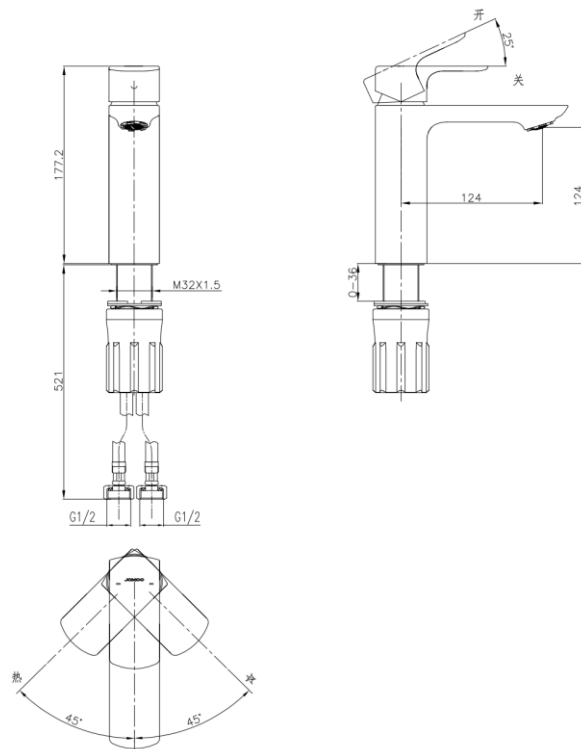

Brand: JOMOO, China
 Name: FOUNTAIN Single Lever Basin mixer
 Item Code: 32415-715/EA-Z

Designer:
 Color / Finish: Golden, Carved handle
 Dimensions: 124 x 124 x 177 mm

Product info:

- Material: Silicon Brass
- Cartridge: Ceramic Cartridge (φ35)
- Quick release Aerator