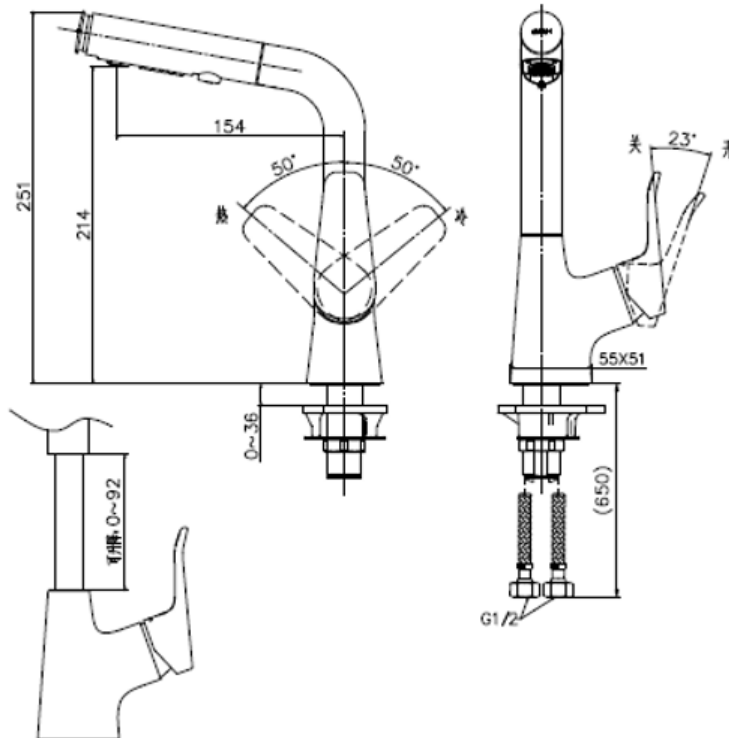

Brand: JOMOO, China
 Name: Single lever basin mixer with side lever handle with pull out spray head
 Item Code: 32394-649/1B-Z

Designer:
 Color / Finish: Chrome
 Dimensions: 153 x 250 mm

Product info:

- Moving around the spray head easily; automatically locking the spray head into place
- Material: High grade brass
- Adjustable height (about 90 mm)
- 2 water modes
- Two function water sprays water
- 360 swivel spout
- Ceramic disc cartridge ($\phi 35$)