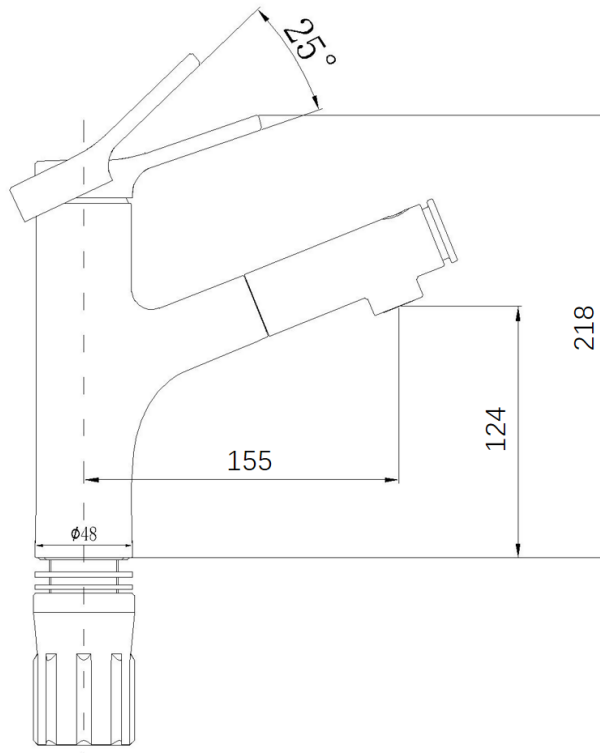

Brand: JOMOO, China
Name: Single lever basin mixer with pull out spray head
Item Code: 32344-574/1B1-Z
Designer:
Color / Finish: Chrome
Dimensions: 155 x 218 mm

Product info:

- The valve body and handle are die-casted with ZnAl4Cu1;
- The cartridge and the spray head made of combined materials