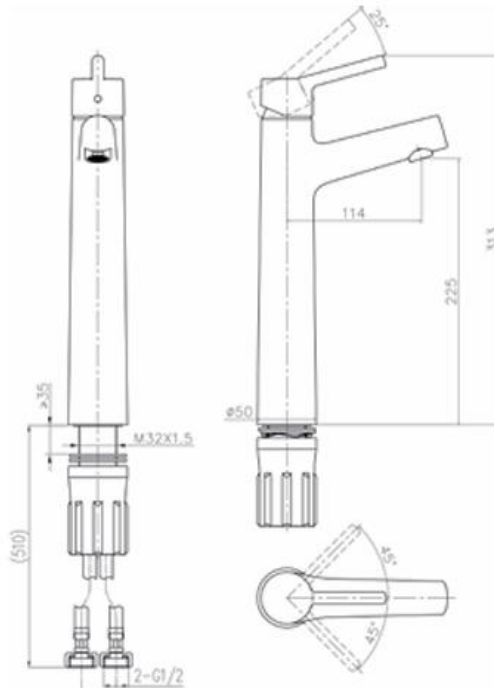

Brand: JOMOO, China
Name: Single lever tall basin mixer
Item Code: 32337-495/1B-I01Z

Designer:
Color / Finish: Chrome
Dimensions: 225 x 114 x 313 mm

Product info:

- Materials: High quality brass
- cartridge: Ceramic Cartridge (φ35)
- Fixed mode: Fixed nut set
- Recommended hole size: 34~37mm