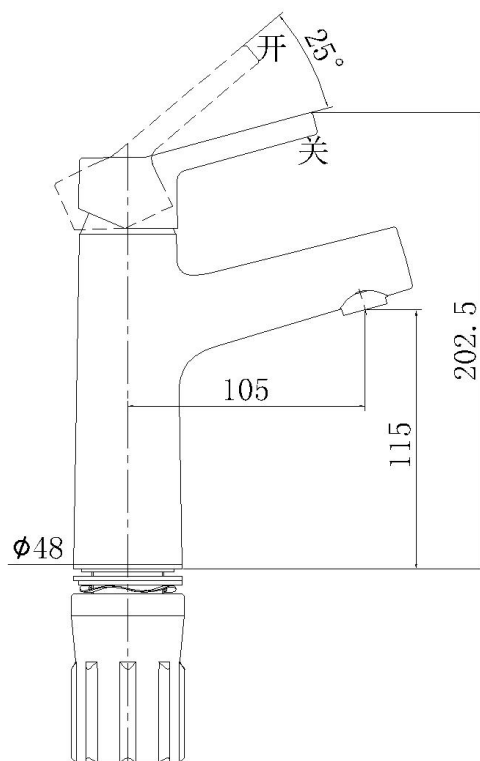

Brand: JOMOO, China  
Name: Single lever basin mixer  
Item Code: 32336-495/1B-I01Z

Designer:  
Color / Finish: Chrome  
Dimensions: 115 x 105 x 202.5 mm

**Product info:**

- Materials: High quality brass
- cartridge: Ceramic Cartridge (φ35)
- Fixed mode: Fixed nut set
- Recommended hole size: 34~37mm