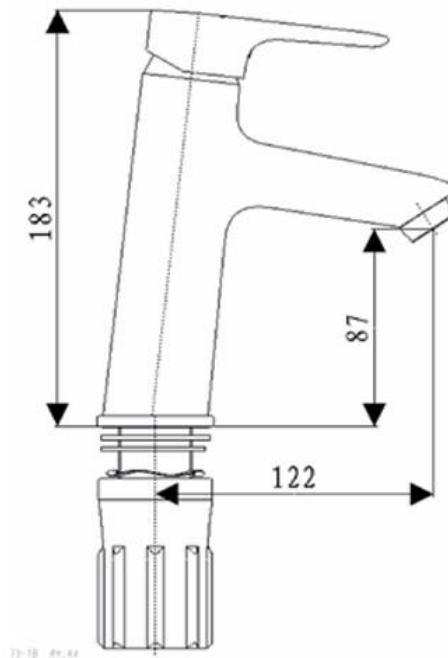

Brand: JOMOO, China
Name: single lever basin mixer
Item Code: 32316-473/1B-I01T

Designer:
Color / Finish: Chrome
Dimensions: 122 x 183 mm

Product info:

- Nozzle head height: 87 mm
- Nozzle head length: 122 mm
- Total height: 183 mm
- Plated Ceramic Cartridge(dia.30)