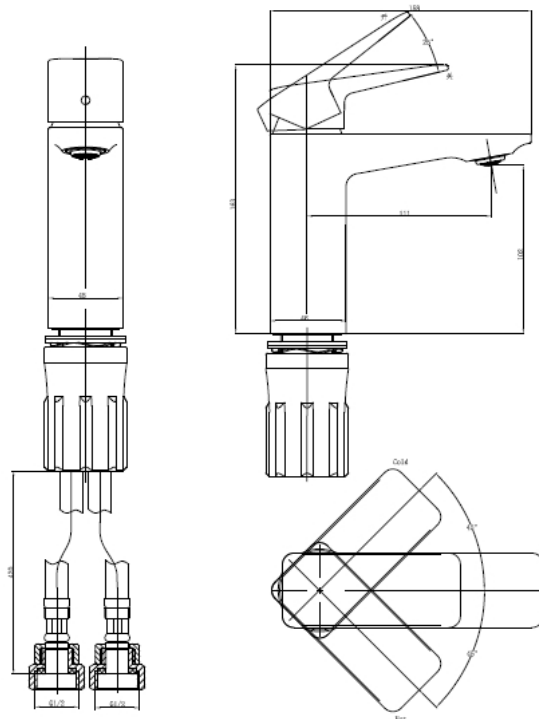

Brand: JOMOO, China
Name: Single Lever Basin Mixer
Item Code: 32312-477/1B-I011

Designer:
Color / Finish: Chrome
Dimensions: 102 x 111 x 163 mm

Product info:

- Materials: High quality brass
- Cartridge: Ceramic cartridge (φ35)
- Fixed mode: Fixed nut set