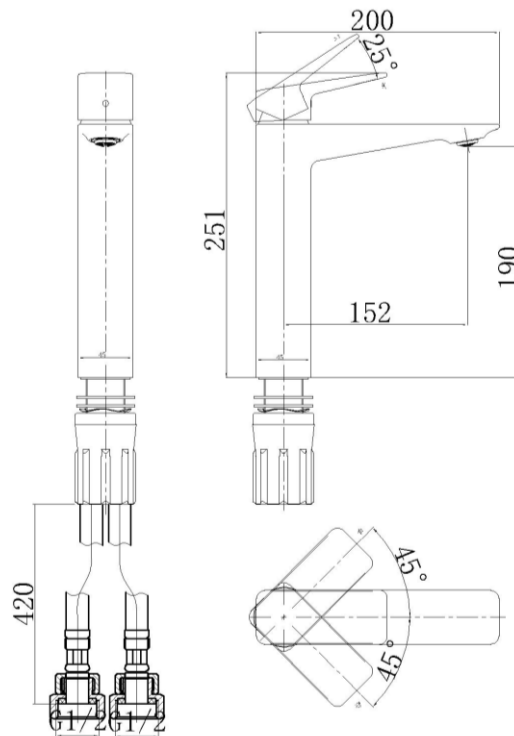

Brand: JOMOO, China  
Name: Single Lever tall basin mixer  
Item Code: 32311-477/1B-I011

Designer:  
Color / Finish: Chrome  
Dimensions: 180 x 152 x 251 mm

**Product info:**

- Materials: High quality brass
- Cartridge: Ceramic Cartridge ( $\phi 35$ )
- Fixed mode: Fixed nut set
- Recommended hole size: 34~37mm