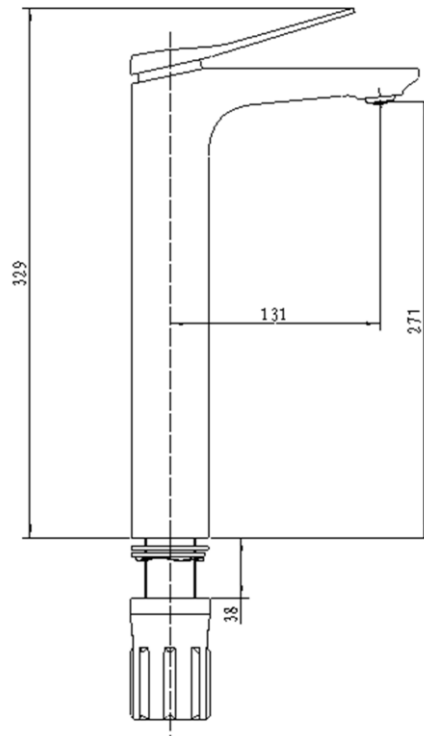

Brand: JOMOO, China
Name: WINCOOL single lever tall basin mixer
Item Code: 32306-456/1B-Z
Designer:
Color / Finish: Chrome
Dimensions: 131 x 329 mm

Product info:

- Materials: High quality brass
- cartridge: Ceramic Cartridge (φ35)
- Fixed mode: Fixed nut set
- Recommended hole size: 34~37mm