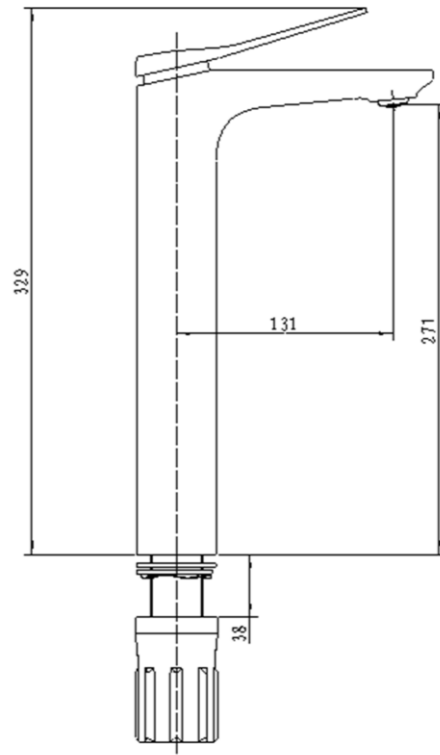

Brand: JOMOO, China
Name: WINCOOL Single lever tall basin mixer
Item Code: 32306-456/DBC-Z

Designer:
Color / Finish: Matt Black
Dimensions: 269 x 131 x 329 mm

Product info:

- Materials: High quality brass
- Cartridge: Ceramic cartridge (φ35)
- Finishing: Matt black
- Fixed mode: Fixed nut set
- Recommended hole size: 34~37mm