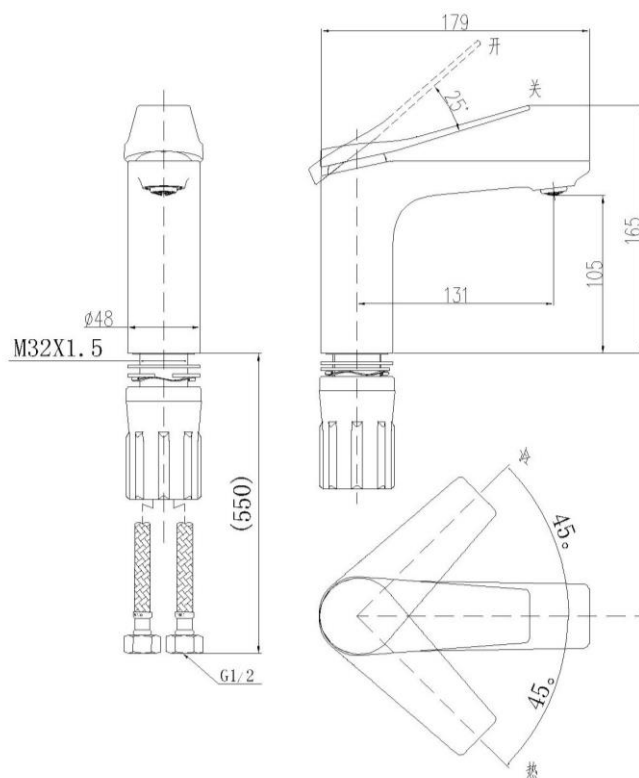

Brand: JOMOO, China
 Name: WINCOOL Single lever basin mixer
 Item Code: 32305-456/DBC-Z

Designer:
 Color / Finish: Matt Black
 Dimensions: 105 x 131 x 165 mm

- Product info:
- Materials: High quality brass
 - Cartridge: Ceramic cartridge (φ35)
 - Fixed mode: Fixed nut set