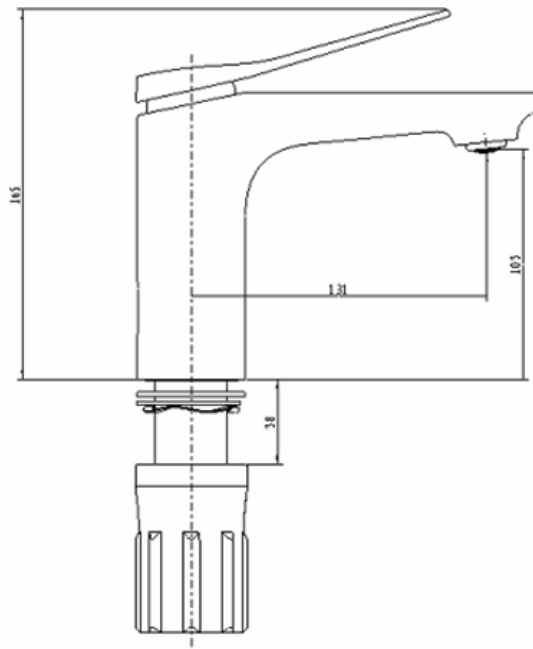

Brand: JOMOO, China  
Name: WINCOOL Single lever basin mixer  
Item Code: 32305-456/1B-Z

Designer:  
Color / Finish: Chrome  
Dimensions: 131 x 165 mm

Product info:

- Materials: High quality brass
- cartridge: Ceramic Cartridge ( $\phi 35$ )
- Fixed mode: Fixed nut set

Add-on:

- Push type pop-up assembly

Flushing of pipe must be done before fittings are installed. Failure to do so voids the warranty.  
Follow cleaning instructions and avoid using any harmful chemicals.  
All information is for reference only. Installation shall always be based on the specs provided with actual delivered items.  
For more info, visit [www.sanitecph.com](http://www.sanitecph.com)