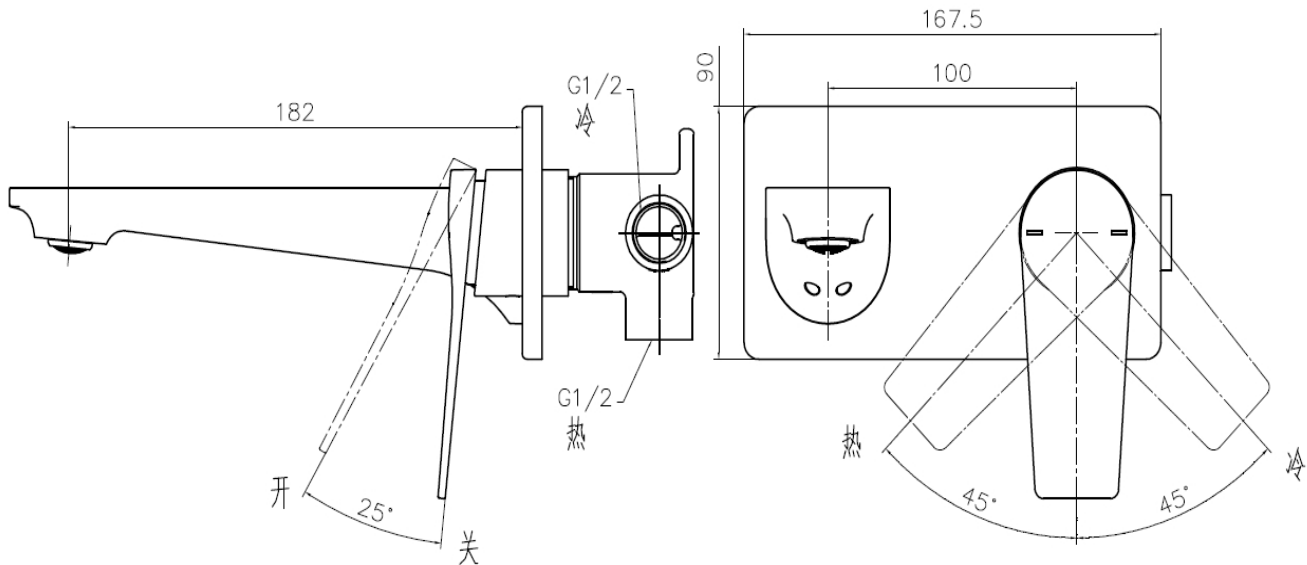

Brand: JOMOO, China
 Name: WINCOOL Wall basin mixer
 Item Code: 32303-456/1B-Z

Designer:
 Color / Finish: Chrome
 Dimensions: 167 x 90 mm

Product info:

- Materials: High quality brass
- Cartridge: Ceramic Cartridge (φ35)
- Distance from water outlet to wall: 182
- Inlet thread: G1/2