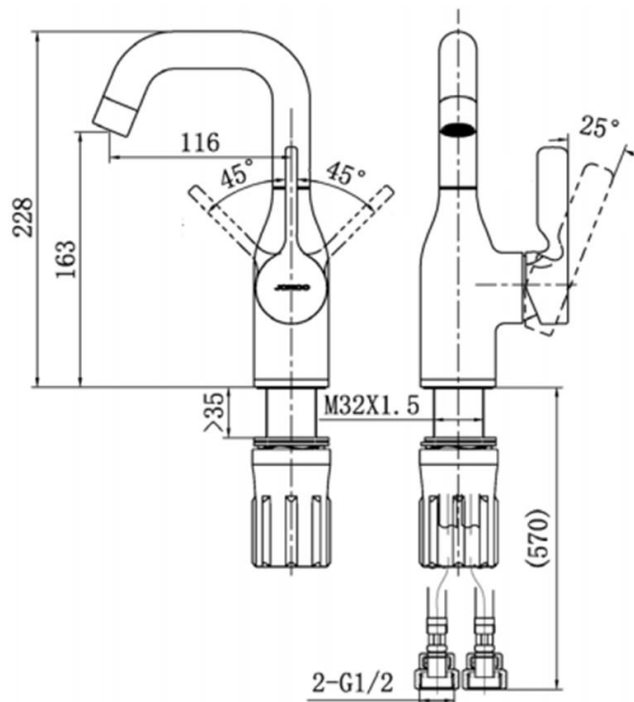

Brand: JOMOO, China
 Name: Single lever basin mixer with side lever handle
 Item Code: 32261-123/1B-Z
 Designer:
 Color / Finish: Chrome
 Dimensions: 163 x 116 x 228 mm

Product info:

- Materials: Plastic + Metal
- Cartridge: Ceramic Cartridge (φ35)
- Fixed mode: Fixed nut set
- Others: Outlet spout: rotatable for 360 degrees
- Recommended hole size: 34~37mm