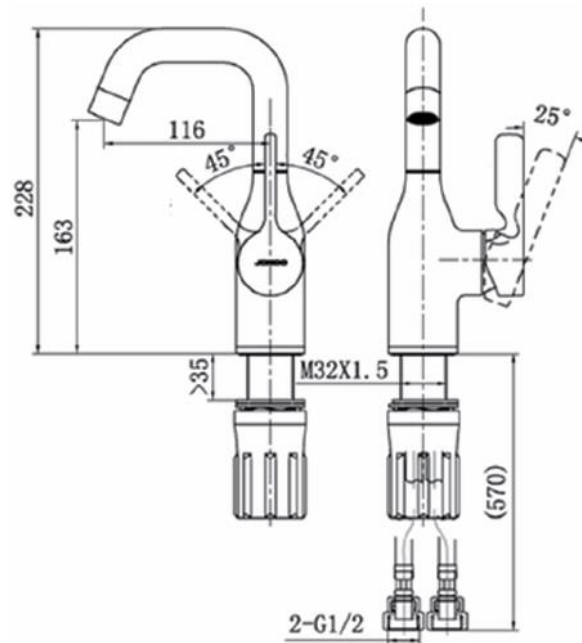

Brand: JOMOO, China
 Name: Single lever basin mixer with side lever handle
 Item Code: 32261-123/DBC-Z
 Designer:
 Color / Finish: Matt Black
 Dimensions: 163 x 116 x 228 mm

Product info:

- Materials: Plastic + Metal
- With swivel spout
- Cartridge: Ceramic Cartridge (φ35)
- Fixed mode: Fixed nut set
- Others: Outlet spout: rotatable for 360 degrees
- Recommended hole size: 34~37mm