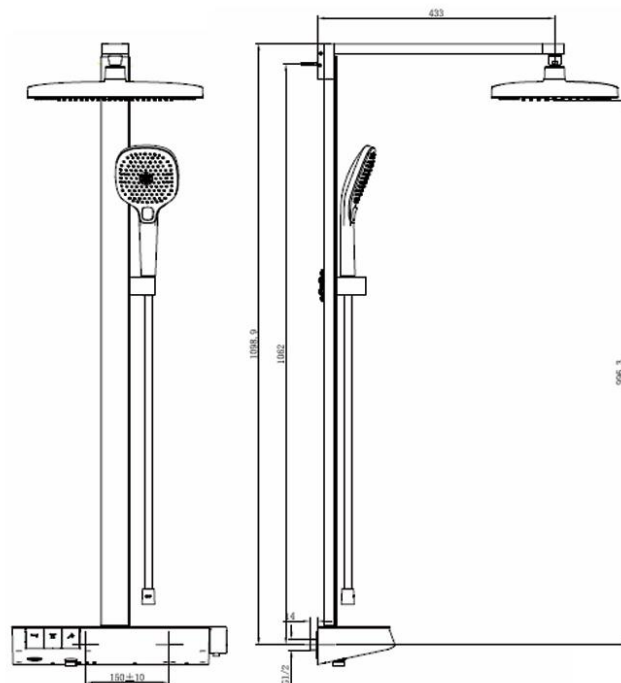

Brand: JOMOO, China  
 Name: Shower system thermostatic push button round overhead shower  
 Item Code: 26178-624/1B-1

Designer:  
 Color / Finish: Chrome  
 Dimensions: (See data drawing below for dimensions)

**Product info:**

- Inlet distance: 150±10mm
- External thread: G1/2B
- Premium Brass
- Ceramic Cartridge
- Pressure boost
- Spray type: Silk rain, Pressure Boost Silk Rain, Stormy waterfall, button switch
- Anti-scald body