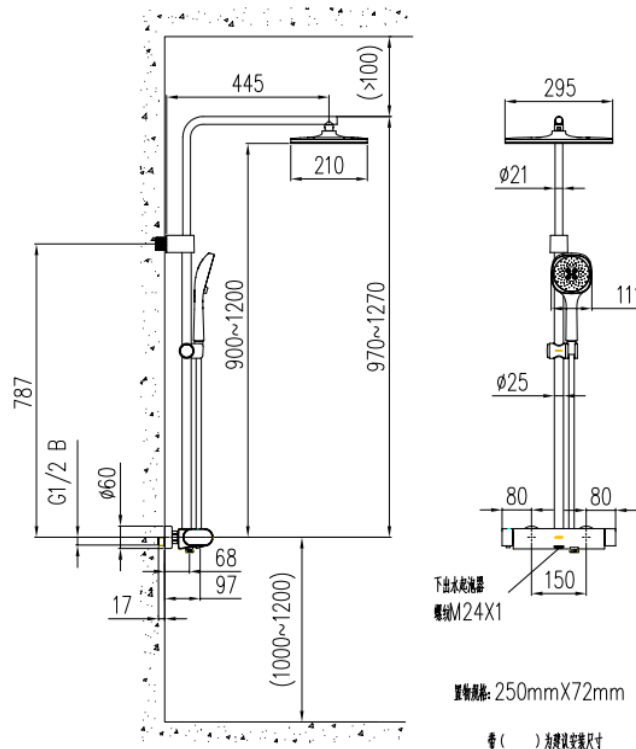

Brand: JOMOO, China  
 Name: Shower system thermostatic square Overhead shower  
 Item Code: 26176-699/1B-1  
 Designer:  
 Color / Finish: Chrome  
 Dimensions: (See data drawing below)

**Product info:**

- External thread: G1/2B
- Premium brass
- Ceramic cartridge
- Precise Temperature
- Automatic descaling
- Descaling with one tab height-adjustable shower holder
- Storage platform
- Solar heater applicable
- Rain shower: automatic descaling single function rain shower
- Main cartridge:  $\Phi 27$  thermostatic cartridge/Water valve: 4-level diverter
- Shower hose: non-winding PVC hose