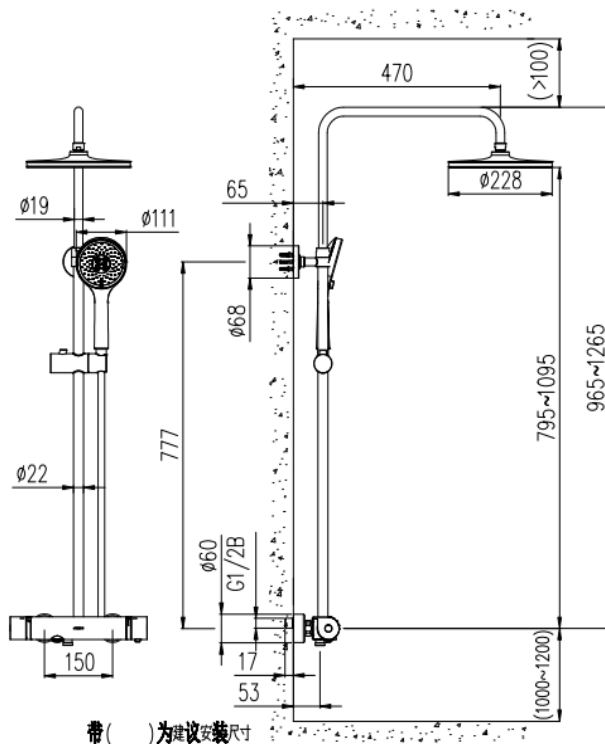

Brand: JOMOO, China  
 Name: Shower system thermostatic round overhead shower  
 Item Code: 26162-625/1B-1

Designer:  
 Color / Finish: Chrome  
 Dimensions: (see data drawing below)

**Product info:**

- Premium brass
- Ceramic cartridge
- Precise temperature control
- Automatic descaling
- Height-adjustable shower holder
- Inlet distance: 150±15mm
- External thread: G1/2B
- Rain shower: automatic descaling single function rain shower
- Main cartridge:  $\Phi 27$  thermostatic cartridge/Water valve: 4-level diverter Shower hose: non-winding PVC hose