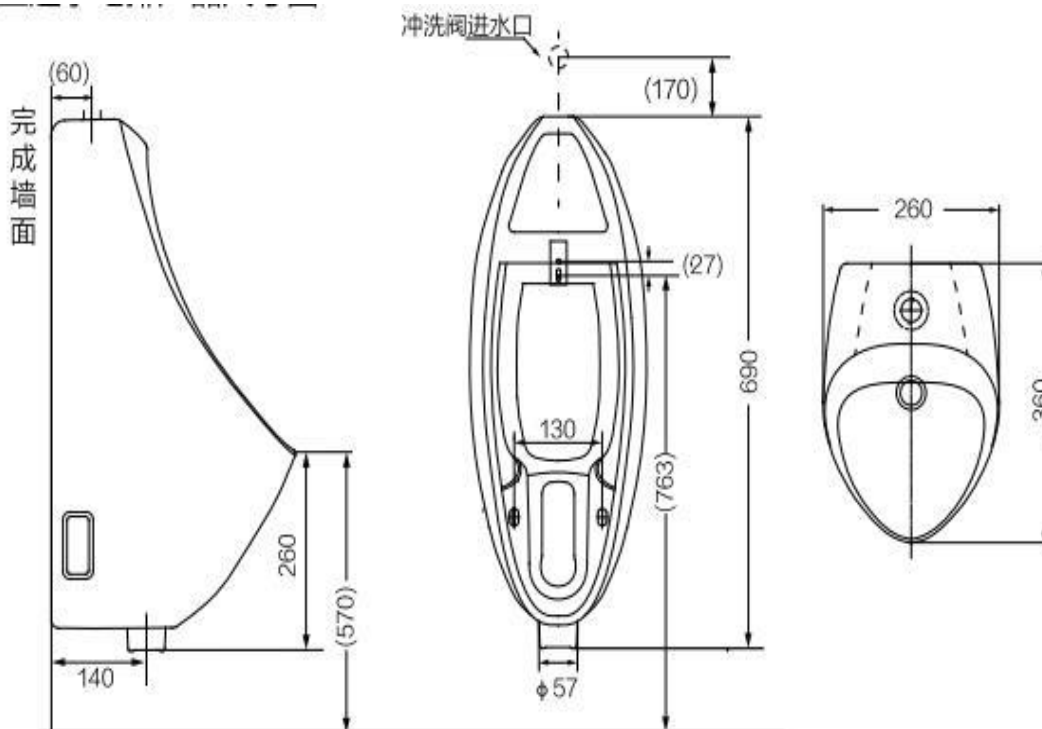

Flushing of pipe must be done before fittings are installed. Failure to do so voids the warranty.

Follow cleaning instructions and avoid using any harmful chemicals.

All information is for reference only. Installation shall always be based on the specs provided with actual delivered items.

For more info, visit www.sanitecph.com