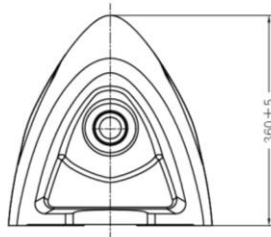

Brand: JOMOO, China  
Name: Wall hung urinal top inlet  
Item Code: 13055-0Z/51K-I011

Designer:  
Color / Finish: White  
Dimensions: 350 x 360 x 650 mm

Product info:

- Wall hung urinal top inlet
- Rare Earth Antibacterial Glaze