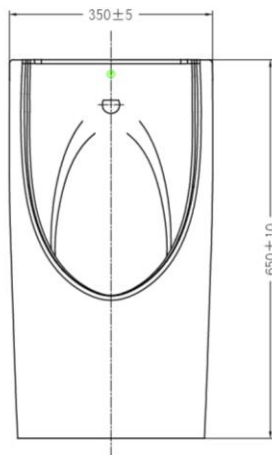

Brand: JOMOO, China  
Name: Wall hung urinal top inlet  
Item Code: 13055-0Z/51K-I011

Designer:  
Color / Finish: White  
Dimensions: 350 x 360 x 650 mm

Product info:

- Wall hung urinal top inlet
- Rare Earth Antibacterial Glaze