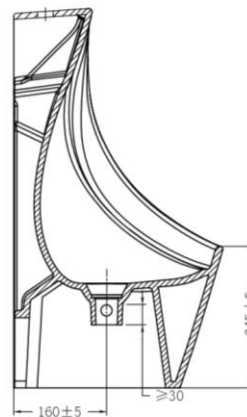

Brand: JOMOO, China  
Name: Wall hung urinal top inlet  
Item Code: 13055-0Z/51K-I011

Designer:  
Color / Finish: White  
Dimensions: 350 x 360 x 650 mm

Product info:

- Wall hung urinal top inlet
- Rare Earth Antibacterial Glaze